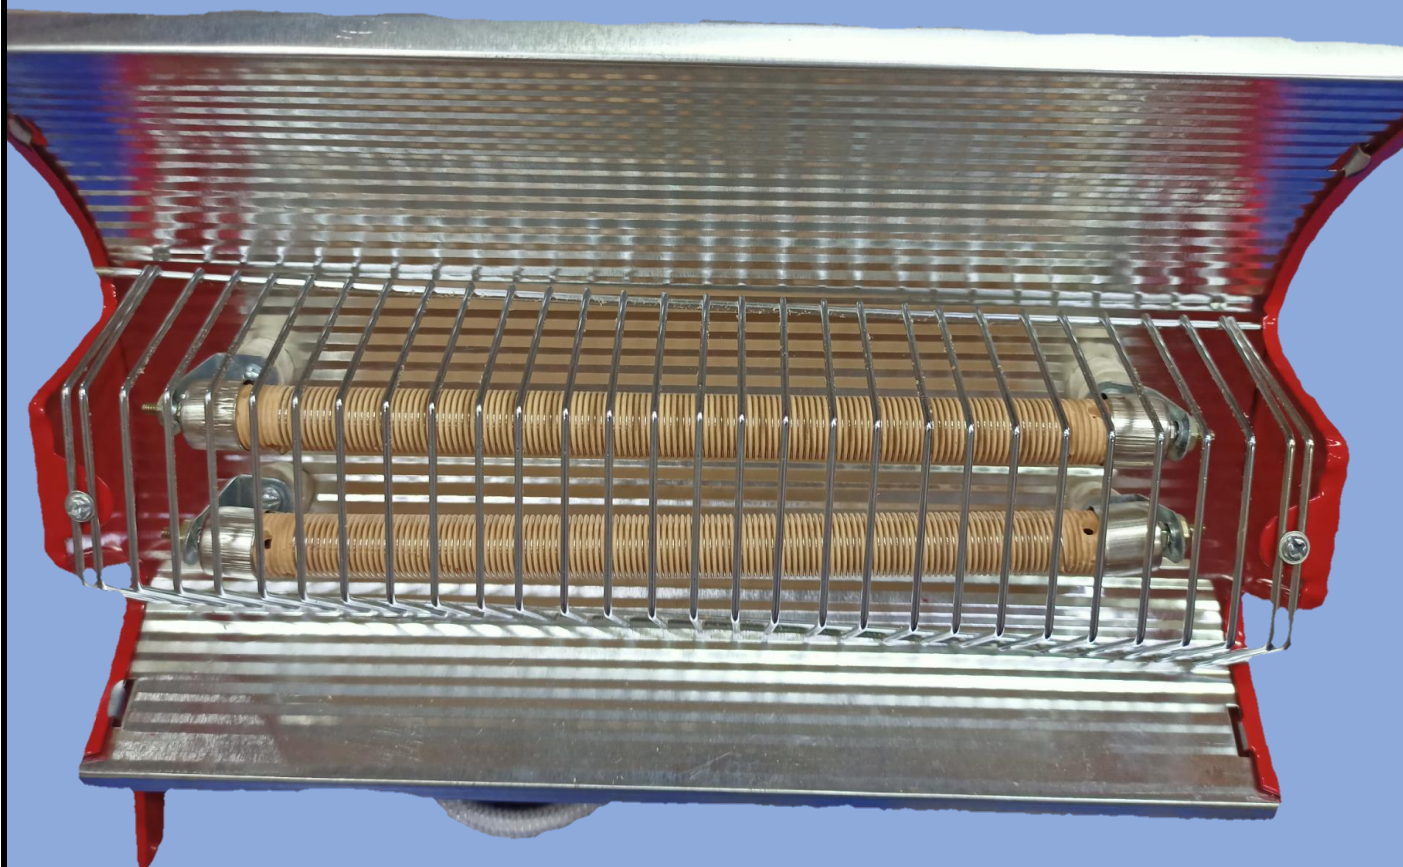

Model: 4005

Model: 4005

Model: FH18

DO NOT COVER

MINI GYSER

WINTER ITEM
MODEL NO:-8 SPT/WI

murphy
BONUS
Original

IMMERSION WATER HEATER

WINTER ITEM
MODEL NO:-7 SPT/WI
2020/21

EMERSION ROD

1000W / 1500W/2000W

BOBAY 2 ROD ROOM HEATER

PRIYA 2 ROD ROOM HEATER

SINCE:-1987

QUALITY IS BETTER THAN BRAND

MARKETED BY:- NORTH BIHAR